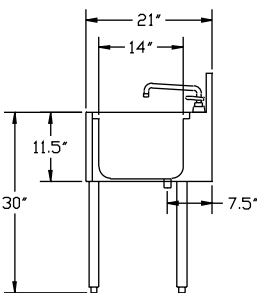

Model: _____

Item #: _____ Quantity: _____

Project: _____

1800 or 2100 Series Available
(see reverse)

- **Sink Bowl:**
20 gauge 304 series stainless steel 10" x 14" x 10" deep. Furnished with 1" IPS rear corner drain and 7 1/2" overflow pipe.
Note: KR18-1C / KR21-1C 6" deep bowl.
- **Drainboard:**
20 gauge 304 series stainless steel reinforced with welded braces every six inches.
- **Front Apron:**
20 gauge 304 series stainless steel clad over 20 gauge galvaneal.
- **Sides:**
20 gauge 304 series stainless steel.
- **Backsplash:**
20 gauge 304 series stainless steel.
- **Back and Bottom:**
20 gauge galvaneal.
- **Legs:**
1 5/8" tubular 16 gauge stainless steel with grey thermoplastic bullet foot.
- **Faucet (included):**
Royal Series 4" center wall or deck mount faucet with cartridge valves. (1800 Series-wall mount, 2100 Series-deck mount)
- **Plumbing:**
1/2" IPS hot and cold water
1" IPS drain connection

Approved By: _____

Model: _____ Item #: _____ Quantity: _____ Project: _____

1800 Series

Model Numbers	Length Ⓐ	Drainboard Ⓑ	Left Side to Drain Ⓒ	Bowl(s) Location	Weight lbs
KR18-1C*	1'-0"	n/a	6"	Center	42
KR18-31C	3'-0"	12" ea.	16"	Center	60

* 6" deep bowl with 1 1/2" drain in center.

2100 Series

Model Numbers	Length Ⓐ	Drainboard Ⓑ	Left Side to Drain Ⓒ	Bowl(s) Location	Weight lbs
KR21-1C*	1'-0"	n/a	6"	Center	42
KR21-31C	3'-0"	12" ea.	16"	Center	60

* 6" deep bowl with 1 1/2" drain in center.

Mechanical Requirements:

1/2" IPS Hot and Cold Connection.
1" IPS Drain Connection.

Approved By: _____

Due to our commitment to continued product improvement, specifications are subject to change without notice.