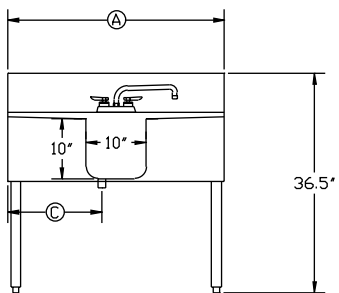

Approved By: _____

Model: _____ Item #: _____ Quantity: _____ Project: _____

1800 Series

Model Numbers	Length Ⓐ	Drainboard Ⓑ	Left Side to Drain Ⓒ	Bowl(s) Location	Weight lbs
KR18-1C*	1'-0"	n/a	6"	Center	42
KR18-31C	3'-0"	12" ea.	16"	Center	60

* 6" deep bowl with 1 1/2" drain in center.

2100 Series

Model Numbers	Length Ⓐ	Drainboard Ⓑ	Left Side to Drain Ⓒ	Bowl(s) Location	Weight lbs
KR21-1C*	1'-0"	n/a	6"	Center	42
KR21-31C	3'-0"	12" ea.	16"	Center	60

* 6" deep bowl with 1 1/2" drain in center.

Mechanical Requirements:

1/2" IPS Hot and Cold Connection.
1" IPS Drain Connection.

Approved By: _____

Due to our commitment to continued product improvement, specifications are subject to change without notice.