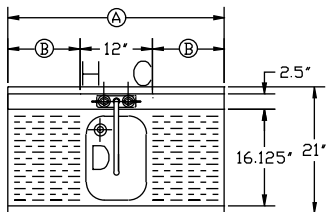

Model: _____

Item #: _____ Quantity: _____

Project: _____

1800 or 2100 Series Available
(see reverse)

- **Sink Bowl:**
20 gauge 304 series stainless steel 10" x 14" x 10" deep. Furnished with 1" IPS rear corner drain and 7 1/2" overflow pipe.
Note: KR18-1C / KR21-1C 6" deep bowl.
- **Drainboard:**
20 gauge 304 series stainless steel reinforced with welded braces every six inches.
- **Front Apron:**
20 gauge 304 series stainless steel clad over 20 gauge galvaneal.
- **Sides:**
20 gauge 304 series stainless steel.
- **Backsplash:**
20 gauge 304 series stainless steel.
- **Back and Bottom:**
20 gauge galvaneal.
- **Legs:**
1 5/8" tubular 16 gauge stainless steel with grey thermoplastic bullet foot.
- **Faucet (included):**
Royal Series 4" center wall or deck mount faucet with cartridge valves. (1800 Series-wall mount, 2100 Series-deck mount)
- **Plumbing:**
1/2" IPS hot and cold water
1" IPS drain connection

Approved By: _____

Model: _____ Item #: _____ Quantity: _____ Project: _____

1800 Series

Model Numbers	Length Ⓐ	Drainboard Ⓑ	Left Side to Drain Ⓒ	Bowl(s) Location	Weight lbs
KR18-1C*	1'-0"	n/a	6"	Center	42
KR18-31C	3'-0"	12" ea.	16"	Center	60

* 6" deep bowl with 1 1/2" drain in center.

2100 Series

Model Numbers	Length Ⓐ	Drainboard Ⓑ	Left Side to Drain Ⓒ	Bowl(s) Location	Weight lbs
KR21-1C*	1'-0"	n/a	6"	Center	42
KR21-31C	3'-0"	12" ea.	16"	Center	60

* 6" deep bowl with 1 1/2" drain in center.

Mechanical Requirements:

1/2" IPS Hot and Cold Connection.
1" IPS Drain Connection.

Approved By: _____

Due to our commitment to continued product improvement, specifications are subject to change without notice.