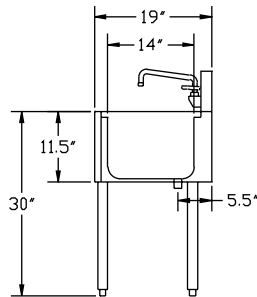

Model: _____

Item #: _____ Quantity: _____

Project: _____

1800 or 2100 Series Available
(see reverse)

- **Sink Bowl:**
20 gauge 304 series stainless steel 10" x 14" x 10" deep. Furnished with 1" IPS rear corner drain and 7 1/2" overflow pipe.
Note: KR18-1C / KR21-1C 6" deep bowl.
- **Drainboard:**
20 gauge 304 series stainless steel reinforced with welded braces every six inches.
- **Front Apron:**
20 gauge 304 series stainless steel clad over 20 gauge galvaneal.
- **Sides:**
20 gauge 304 series stainless steel.
- **Backsplash:**
20 gauge 304 series stainless steel.
- **Back and Bottom:**
20 gauge galvaneal.
- **Legs:**
1 5/8" tubular 16 gauge stainless steel with grey thermoplastic bullet foot.
- **Faucet (included):**
Royal Series 4" center wall or deck mount faucet with cartridge valves. (1800 Series-wall mount, 2100 Series-deck mount)
- **Plumbing:**
1/2" IPS hot and cold water
1" IPS drain connection

Approved By: _____

Model: _____ Item #: _____ Quantity: _____ Project: _____

1800 Series

Model Numbers	Length Ⓐ	Drainboard Ⓑ	Left Side to Drain Ⓒ	Bowl(s) Location	Weight lbs
KR18-1C*	1'-0"	n/a	6"	Center	42
KR18-31C	3'-0"	12" ea.	16"	Center	60

* 6" deep bowl with 1 1/2" drain in center.

2100 Series

Model Numbers	Length Ⓐ	Drainboard Ⓑ	Left Side to Drain Ⓒ	Bowl(s) Location	Weight lbs
KR21-1C*	1'-0"	n/a	6"	Center	42
KR21-31C	3'-0"	12" ea.	16"	Center	60

* 6" deep bowl with 1 1/2" drain in center.

Mechanical Requirements:

1/2" IPS Hot and Cold Connection.
1" IPS Drain Connection.

Approved By: _____

Due to our commitment to continued product improvement, specifications are subject to change without notice.