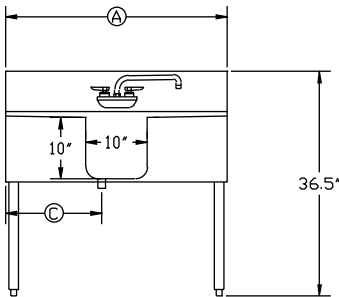

Model: _____

Item #: _____ Quantity: _____

Project: _____

1800 or 2100 Series Available
(see reverse)

- **Sink Bowl:**
20 gauge 304 series stainless steel 10" x 14" x 10" deep. Furnished with 1" IPS rear corner drain and 7 1/2" overflow pipe.
Note: KR18-1C / KR21-1C 6" deep bowl.
- **Drainboard:**
20 gauge 304 series stainless steel reinforced with welded braces every six inches.
- **Front Apron:**
20 gauge 304 series stainless steel clad over 20 gauge galvaneal.
- **Sides:**
20 gauge 304 series stainless steel.
- **Backsplash:**
20 gauge 304 series stainless steel.
- **Back and Bottom:**
20 gauge galvaneal.
- **Legs:**
1 5/8" tubular 16 gauge stainless steel with grey thermoplastic bullet foot.
- **Faucet (included):**
Royal Series 4" center wall or deck mount faucet with cartridge valves. (1800 Series-wall mount, 2100 Series-deck mount)
- **Plumbing:**
1/2" IPS hot and cold water
1" IPS drain connection

Approved By: _____

Model: _____ Item #: _____ Quantity: _____ Project: _____

1800 Series

Model Numbers	Length Ⓐ	Drainboard Ⓑ	Left Side to Drain Ⓒ	Bowl(s) Location	Weight lbs
KR18-1C*	1'-0"	n/a	6"	Center	42
KR18-31C	3'-0"	12" ea.	16"	Center	60

* 6" deep bowl with 1 1/2" drain in center.

2100 Series

Model Numbers	Length Ⓐ	Drainboard Ⓑ	Left Side to Drain Ⓒ	Bowl(s) Location	Weight lbs
KR21-1C*	1'-0"	n/a	6"	Center	42
KR21-31C	3'-0"	12" ea.	16"	Center	60

* 6" deep bowl with 1 1/2" drain in center.

Mechanical Requirements:

1/2" IPS Hot and Cold Connection.
1" IPS Drain Connection.

Approved By: _____

Due to our commitment to continued product improvement, specifications are subject to change without notice.