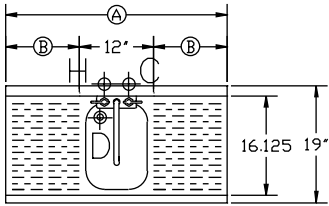

Model: _____

Item #: _____ Quantity: _____

Project: _____

1800 or 2100 Series Available
(see reverse)

- **Sink Bowl:**
20 gauge 304 series stainless steel 10" x 14" x 10" deep. Furnished with 1" IPS rear corner drain and 7 1/2" overflow pipe.
Note: KR18-1C / KR21-1C 6" deep bowl.
- **Drainboard:**
20 gauge 304 series stainless steel reinforced with welded braces every six inches.
- **Front Apron:**
20 gauge 304 series stainless steel clad over 20 gauge galvaneal.
- **Sides:**
20 gauge 304 series stainless steel.
- **Backsplash:**
20 gauge 304 series stainless steel.
- **Back and Bottom:**
20 gauge galvaneal.
- **Legs:**
1 5/8" tubular 16 gauge stainless steel with grey thermoplastic bullet foot.
- **Faucet (included):**
Royal Series 4" center wall or deck mount faucet with cartridge valves. (1800 Series-wall mount, 2100 Series-deck mount)
- **Plumbing:**
1/2" IPS hot and cold water
1" IPS drain connection

Approved By: _____

Model: _____ Item #: _____ Quantity: _____ Project: _____

1800 Series

Model Numbers	Length Ⓐ	Drainboard Ⓑ	Left Side to Drain Ⓒ	Bowl(s) Location	Weight lbs
KR18-1C*	1'-0"	n/a	6"	Center	42
KR18-31C	3'-0"	12" ea.	16"	Center	60

* 6" deep bowl with 1 1/2" drain in center.

2100 Series

Model Numbers	Length Ⓐ	Drainboard Ⓑ	Left Side to Drain Ⓒ	Bowl(s) Location	Weight lbs
KR21-1C*	1'-0"	n/a	6"	Center	42
KR21-31C	3'-0"	12" ea.	16"	Center	60

* 6" deep bowl with 1 1/2" drain in center.

Mechanical Requirements:

1/2" IPS Hot and Cold Connection.
1" IPS Drain Connection.

Approved By: _____

Due to our commitment to continued product improvement, specifications are subject to change without notice.