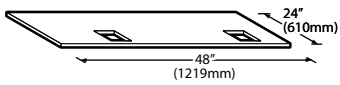

Ice-O-Matic®

Storage Bins

Dimensions

NOTES:

Approx. Shipping Weight lbs (kg): B100 191 (86.64 kg) • B120 304 (137.89 kg) • B130 334 (151.5 kg) • B150 338 (153.31 kg) • B170 390 (176.9kg) • B25 95 (43.09 kg) • B40 135 (61.24 kg) • B42 135 (61.24kg) • B55 170 (77.11kg)