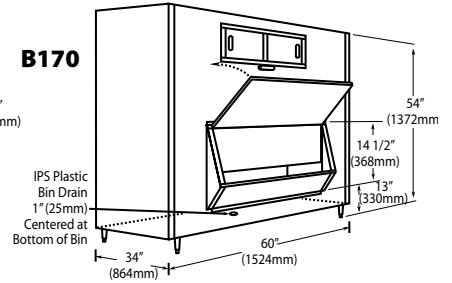

Ice-O-Matic®

Storage Bins

Dimensions

NOTES:

Approx. Shipping Weight lbs (kg): B100 191 (86.64 kg) • B120 304 (137.89 kg) • B130 334 (151.5 kg) • B150 338 (153.31 kg) • B170 390 (176.9kg) • B25 95 (43.09 kg) • B40 135 (61.24 kg) • B42 135 (61.24kg) • B55 170 (77.11kg)