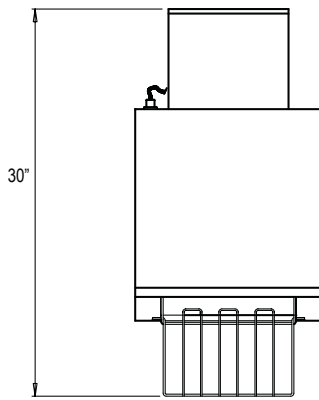

ALL ANVIL EQUIPMENT COMES WITH A ONE YEAR WARRANTY ON COMPONENTS AND DEFECTIVE WORKMANSHIP

NOTE:  
When viewing the appliance from the front in its usual operating position, the width (W) of the product is the total distance from left to right ; the depth (D) of the product is the total distance from front to back ; the height (H) is the total distance from the bottom of the product to the top

**CONVEYER  
TOASTER**      **MODEL:  
CTA7001**

DESCRIPTION	CONVEYER TOASTER 110v
MODEL	CTA7001
SLICES P/HR	300
VOLTAGE (V)	110
POWER (Kw)	1.8
DIMENSIONS (in) (W x D x H)	14.5 x 30 x 16.5
BOX DIMNS (in) (W x D x H)	20.5 x 15.5 x 17.5
PACKED WEIGHT (lbs)	38
COMPLIES WITH SPEC.	NSF/ETL