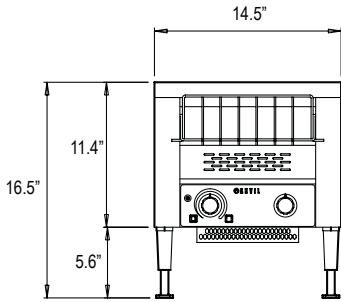

ALL ANVIL EQUIPMENT COMES WITH A ONE YEAR WARRANTY ON COMPONENTS AND DEFECTIVE WORKMANSHIP

NOTE:  
When viewing the appliance from the front in its usual operating position, the width (W) of the product is the total distance from left to right ; the depth (D) of the product is the total distance from front to back ; the height (H) is the total distance from the bottom of the product to the top

**CONVEYER  
TOASTER**      **MODEL:  
CTA7001**

DESCRIPTION	CONVEYER TOASTER 110v
MODEL	CTA7001
SLICES P/HR	300
VOLTAGE (V)	110
POWER (Kw)	1.8
DIMENSIONS (in) (W x D x H)	14.5 x 30 x 16.5
BOX DIMNS (in) (W x D x H)	20.5 x 15.5 x 17.5
PACKED WEIGHT (lbs)	38
COMPLIES WITH SPEC.	NSF/ETL